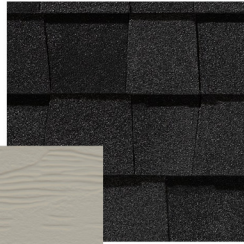

106 Kachina Drive *The Cochran*

Siding

Shingles

Stain

Siding Accent

Outdoor Lighting

Rendering pictured may not display exact finishes and selections.

Hard Flooring